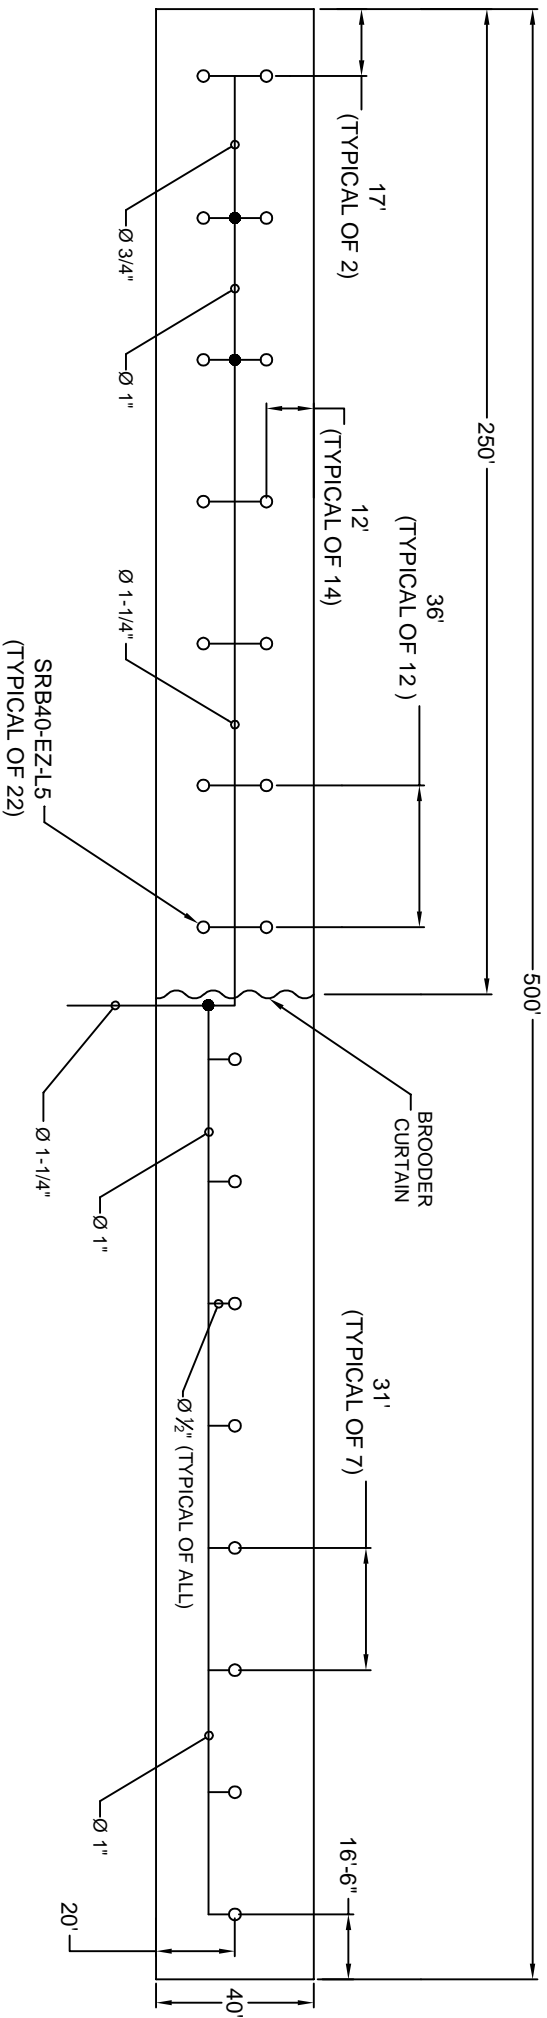

PART NO: 30523060

Title: WB FARM & RANCH GONZALES, TX

Drawn By: RJ Herrington Date: 06 NOV 08