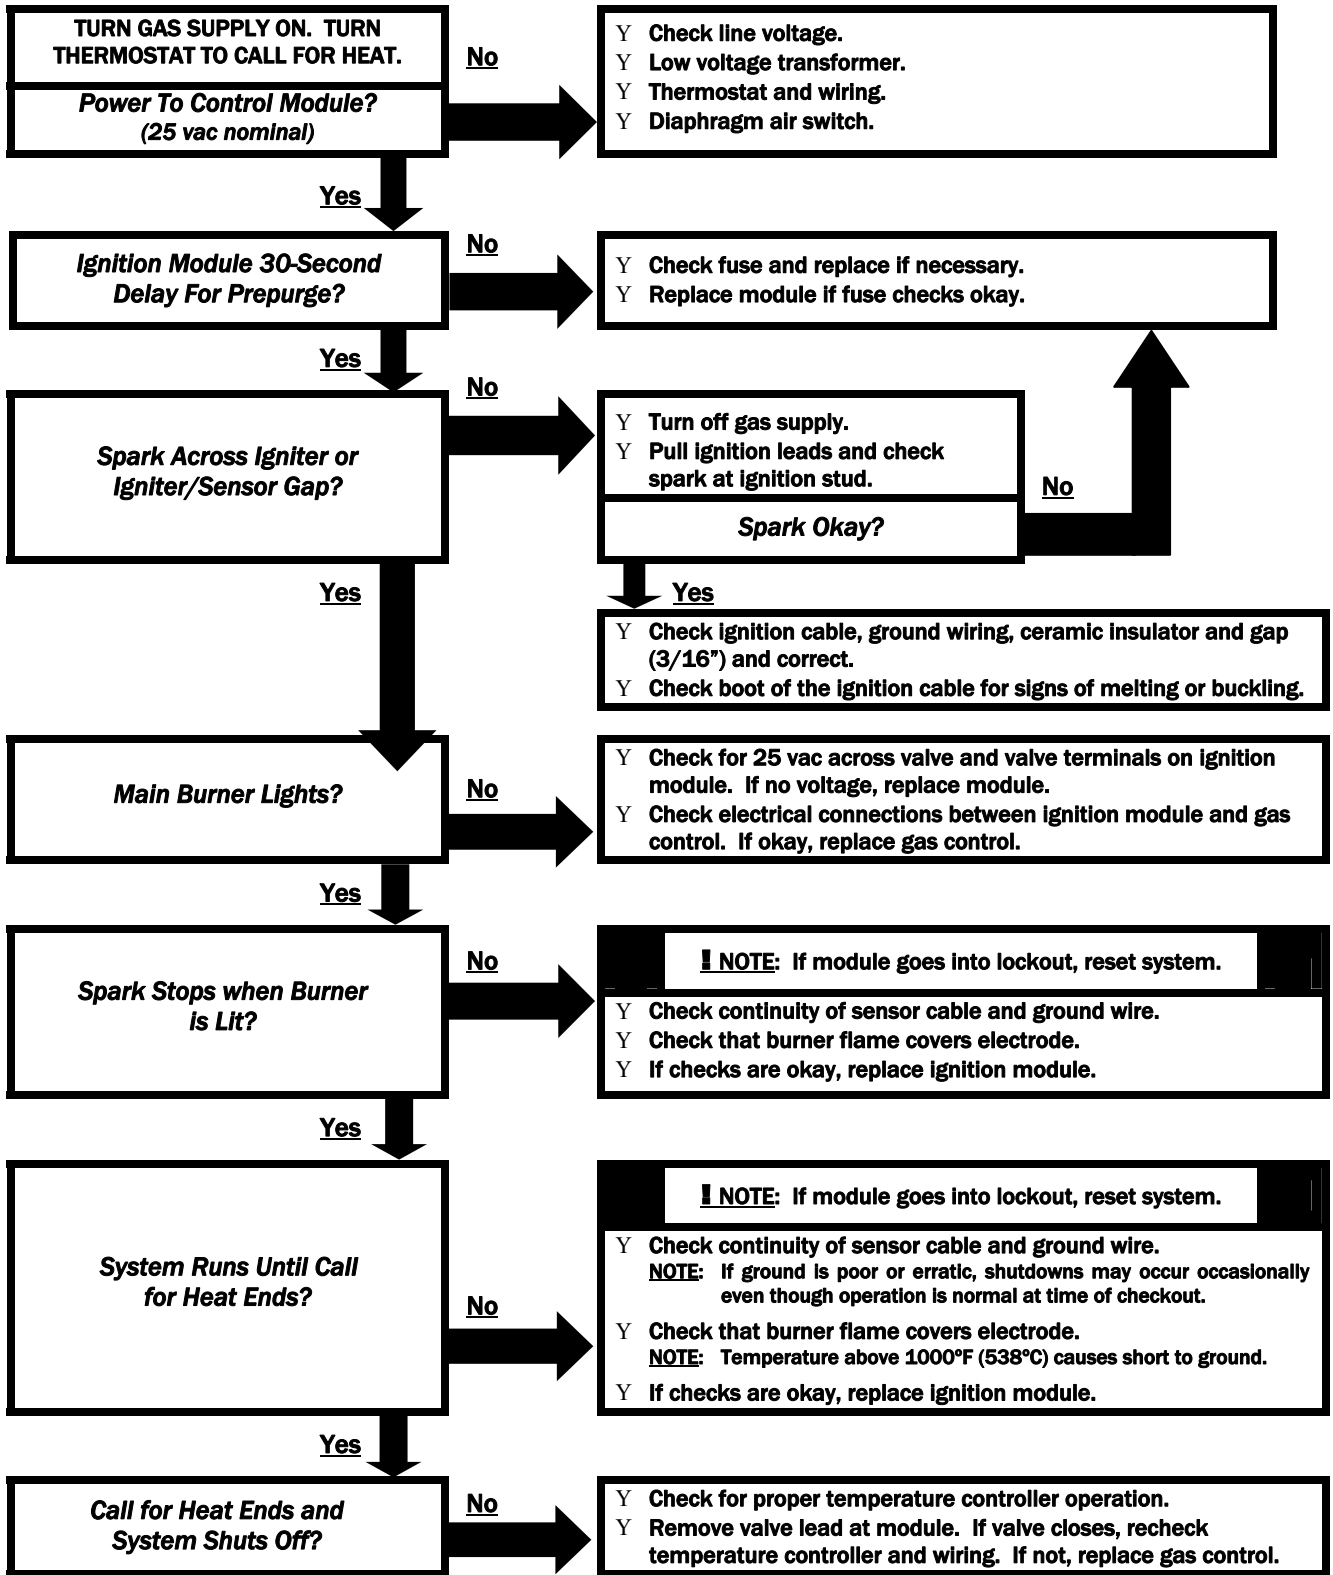

TROUBLESHOOTING GUIDE OF IGNITION SYSTEM - TUBE HEATERS

-START-

-END TROUBLESHOOTING-

REPEAT PROCEDURE UNTIL TROUBLE-FREE OPERATION IS OBTAINED.